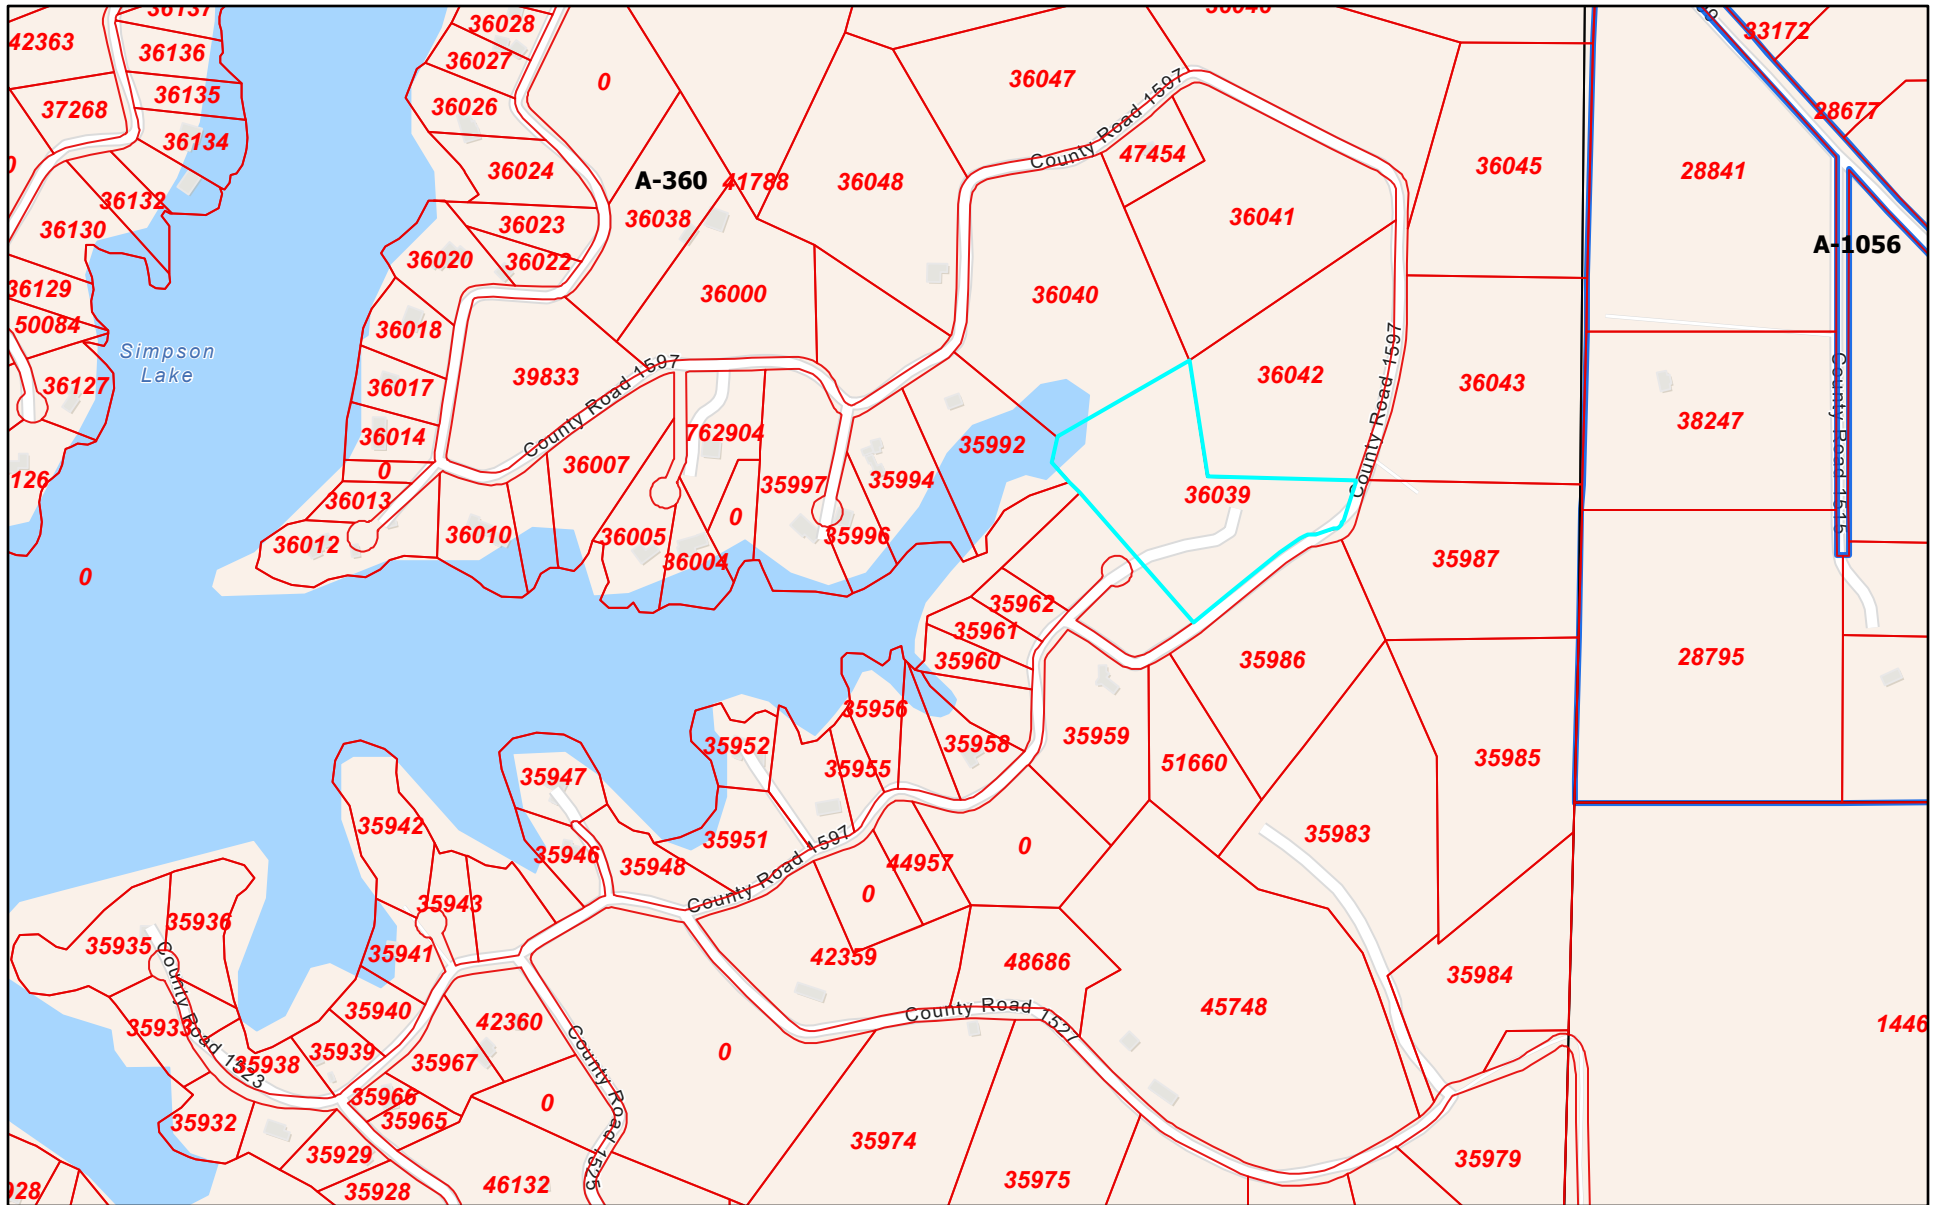

Navarro CAD Web Map

6/15/2024, 8:00:42 PM

- Parcels
- Subdivisions
- Abstracts

Esri Community Maps Contributors, Texas Parks & Wildlife, © OpenStreetMap, Microsoft, Esri, TomTom, Garmin, SafeGraph,

Navarro County Appraisal District, BIS Consulting - www.bisconsulting.com

Disclaimer: This product is for informational purposes only and has not been prepared for or be suitable for legal, engineering, or surveying purposes. It does not represent an on-the-ground survey and represents only the approximate relative location of boundaries.